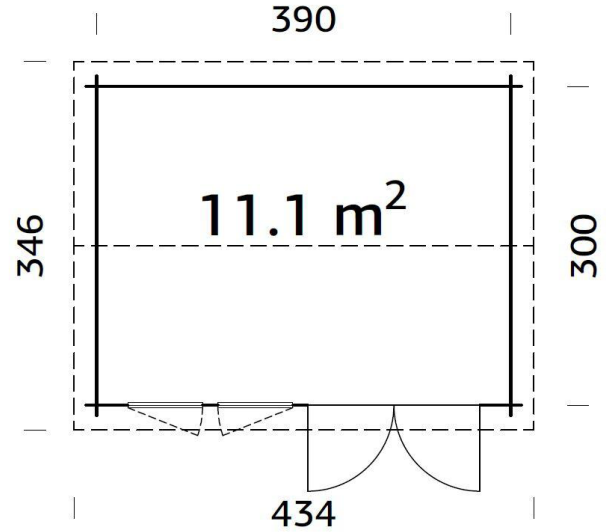

Hawaii

FULL SPECIFICATION

| | | | | | |
|--|---------------------------|----------------------------|--|------------------------------|------------------|
| | Wall Thickness | 44mm | | Roof Board | 19mm |
| | Wall Measurements | 390 x 300cm | | Floor Boards | 19mm |
| | Log Measurements | 410 x 320cm | | Type Door/Window | Garden |
| | Wall Height | 211cm | | Double Real Glass 3-6-3 | |
| | Total Height | 245cm | | Door, Opening Measurements | 151 x 175cm |
| | Area | 11.1m ² | | Window, Opening Measurements | 60 x 111cm |
| | Volume | 25.3m ³ | | Pack Size | 4.5 x 1.2 x 0.8m |
| | Roof Overhang | 23cm | | Pack Weight | 1034kg |
| | Roof Area / Roof Gradient | 15.1m ² / 13.2° | | | |