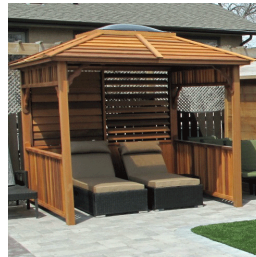

Echoe Gazebo 275 x 275cm

STANDARD FEATURES

**PRIVACY
LOUVRE WALL**

**SKYLIGHT
DOME**

**CEDAR
STAIN**

OPTIONAL FEATURES

**ADDITIONAL
LOUVRE WALL**

**SIDE BAR
SHELF**