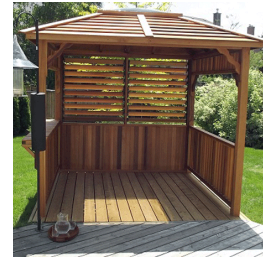

Echoe Gazebo 275 x 275cm

STANDARD FEATURES

**PRIVACY
LOUVRE WALL**

**SKYLIGHT
DOME**

**CEDAR
STAIN**

OPTIONAL FEATURES

**ADDITIONAL
LOUVRE WALL**

**SIDE BAR
SHELF**